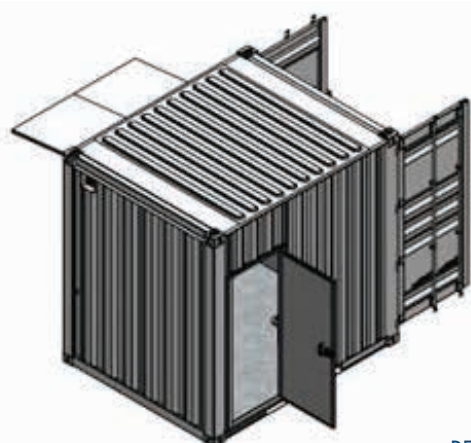

MORE MOBILE • MORE FLEXIBILITY!

CREATIVE, PRACTICAL & ECONOMICAL

Royal Wolf's Mini Pop Up Container Shops offer the perfect combination of portability and security for a business requiring temporary accommodation. Easily deployed even to remote regions, they are designed to reduce the time and cost of installation and business down-time.

Safe, strong and durable, 10ft Pop Up Container Shops include a 1.9 metre wide servery complete with a high strength security shutter and end barn doors with 4 lock rods and a padlock box to prevent access with bolt cutters.

Every thought has gone into the design to ensure they provide a wide range of standard features such as ample power, atmospheric lighting, cold room panel ceilings, merchandising tie-bars, smoke detector and more.

Easy to maintain, durable and able to be transported to even remote locations, Pop Up Container Shops can be easily fitted with a comprehensive range of optional extras.

DIMENSIONS

10"High Cube" Container

External dimensions 2990L x 2438W x 2896H

Weight 1900kgs

VERSATILE APPLICATIONS

Coffee Shop

Bar

Franchise Outlets

Pressed Juice Bars

Iced Tea Bar

Canteen

Tuckshops

Corporate Activations

Event Booths

Specialty Cheese Shop

Sushi Box

Dumpling Box

Ticketing and Information

Booth

10FT BASE MODEL

REAR