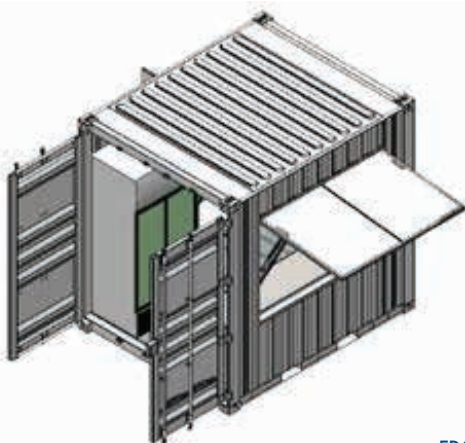

10FT BASE MODEL

FRONT