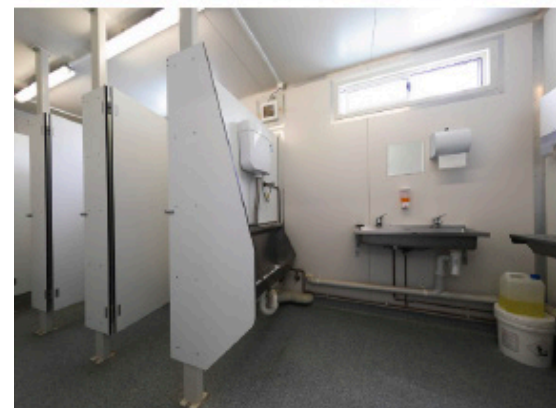

All units are built from heavy gauge steel and carry a 10kPa rating, making them ideal for construction sites with limited space as they stack easily and safely to double, triple or quadruple height. The units twist lock neatly onto the top of Royal Wolf's container hoardings and gantries. The worksite range is available with flexible rental options and each building type is modified to suit specific end use, with features such as power, water, secure locking and appropriate fit out.

SITE OFFICE

- Available in 10, 20 and 40ft units
- Superior insulation, wall mounted reverse cycle air conditioning, window, lighting and power

LUNCH ROOM

- Available in 20 and 40ft units
- Superior insulation, wall mounted reverse cycle air conditioning, window, lighting, power, kitchenette and instant hot water unit

CHANGE ROOM

- Available in 20ft unit
- Superior insulation, wall mounted reverse cycle air conditioner, window, lighting, power, bench seating, coat hooks and exhaust fan

FIRST AID ROOM

- Available in 20ft units
- Superior insulation, wall mounted reverse cycle air conditioning, window, lighting, power, kitchenette and hot water unit

ABLUTIONS

- Available in 10 and 20ft units
- Superior insulation, shower, urinal/WC cubicle, hand wash trough, lighting and power

ALSO AVAILABLE - COMBINATION UNITS

Office and Toilet, Lunch Room and Toilet, Office and Storage, Ablution and Change Room

ROYALWOLF.COM.AU | 1300 651 700

© 2021 Royal Wolf Australia, a United Rentals company