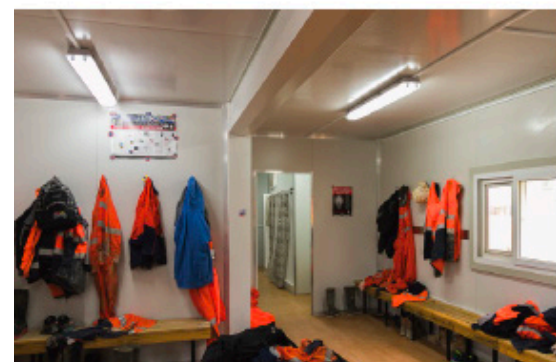

All units are built from heavy gauge steel and carry a 10kPa rating, making them ideal for construction sites with limited space as they stack easily and safely to double, triple or quadruple height. The units twist lock neatly onto the top of Royal Wolf's container hoardings and gantries. The worksite range is available with flexible rental options and each building type is modified to suit specific end use, with features such as power, water, secure locking and appropriate fit out.

SITE OFFICE

- Available in 10, 20 and 40ft units
- Superior insulation, wall mounted reverse cycle air conditioning, window, lighting and power

LUNCH ROOM

- Available in 20 and 40ft units
- Superior insulation, wall mounted reverse cycle air conditioning, window, lighting, power, kitchenette and instant hot water unit

CHANGE ROOM

- Available in 20ft unit
- Superior insulation, wall mounted reverse cycle air conditioner, window, lighting, power, bench seating, coat hooks and exhaust fan

FIRST AID ROOM

- Available in 20ft units
- Superior insulation, wall mounted reverse cycle air conditioning, window, lighting, power, kitchenette and hot water unit

ABLUTIONS

- Available in 10 and 20ft units
- Superior insulation, shower, urinal/WC cubicle, hand wash trough, lighting and power

ALSO AVAILABLE - COMBINATION UNITS

Office and Toilet, Lunch Room and Toilet, Office and Storage, Ablution and Change Room

ROYALWOLF.COM.AU | 1300 651 700

© 2021 Royal Wolf Australia, a United Rentals company