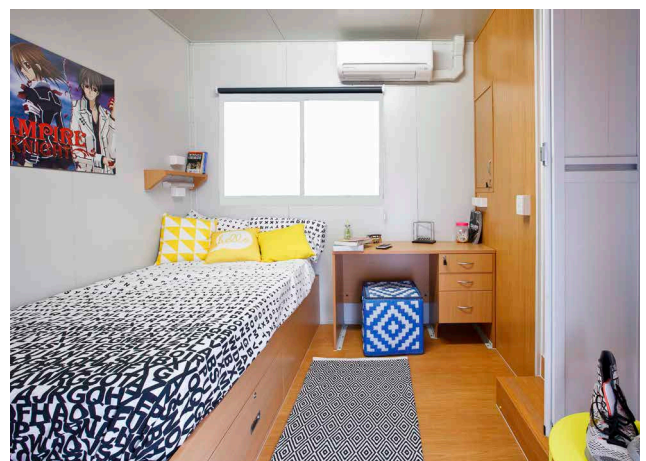

IDEAL APPLICATIONS:

- Student Accommodation — temporary or permanent
- Residential Accommodation — extended family, teenager retreat
- Rural Accommodation — back packer, fruit pickers, contract workers
- Additional Income Accommodation — potential rental income, granny flat
- Emergency Accommodation — disaster relief, worker placement